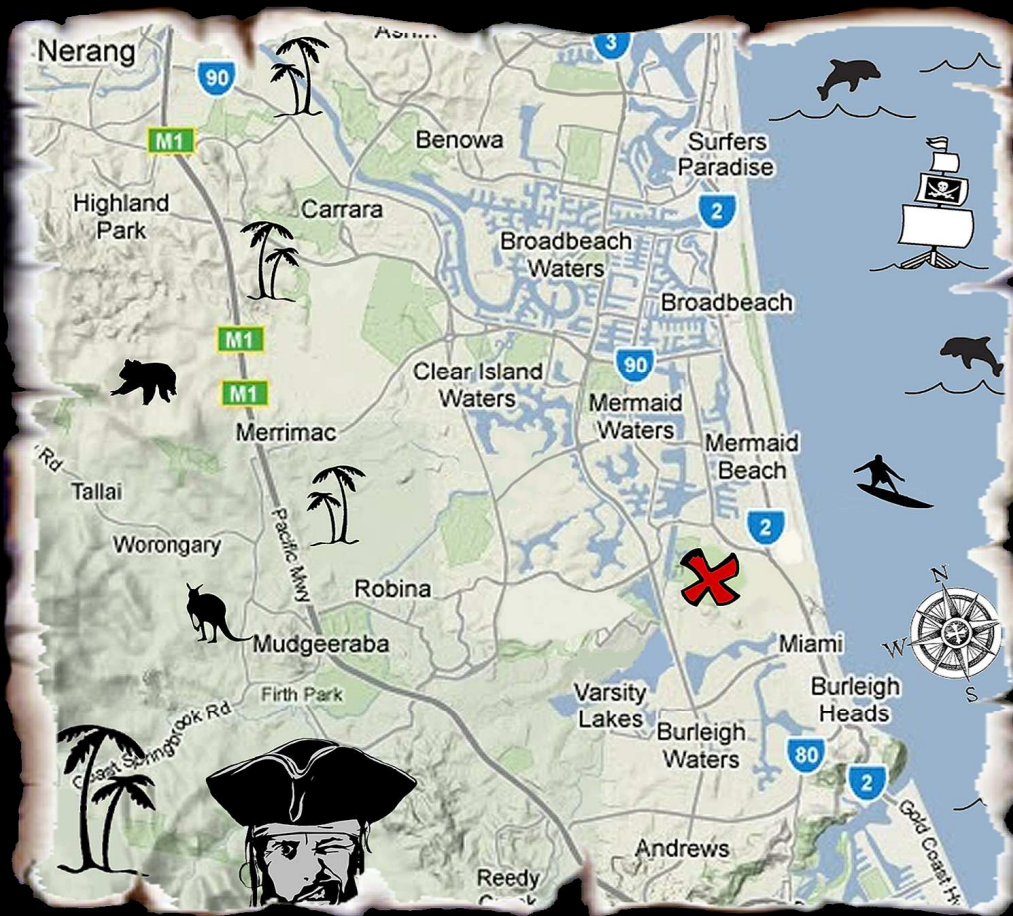

# LOCATION MAP - BOND PIRATES RUFC

Ahoy, Matey! "X" marks the spot where the Bond Pirates RUFC can be found. Be sure to avoid the obstacles that might prevent you from finding the treasure that is Gold Coast Rugby! Arrrrr!

RugByfest

Waitangi Day  
SPECTACULAR

Saturday  
4th February 2012

Take a look at the map below for a closer eyeball! When ya reach ye old Pizzey Park, be sure to sail as far as ya can past the scallywags skatepark on yer right hand side. Stiffen 'em sea legs and Heave, Ho!